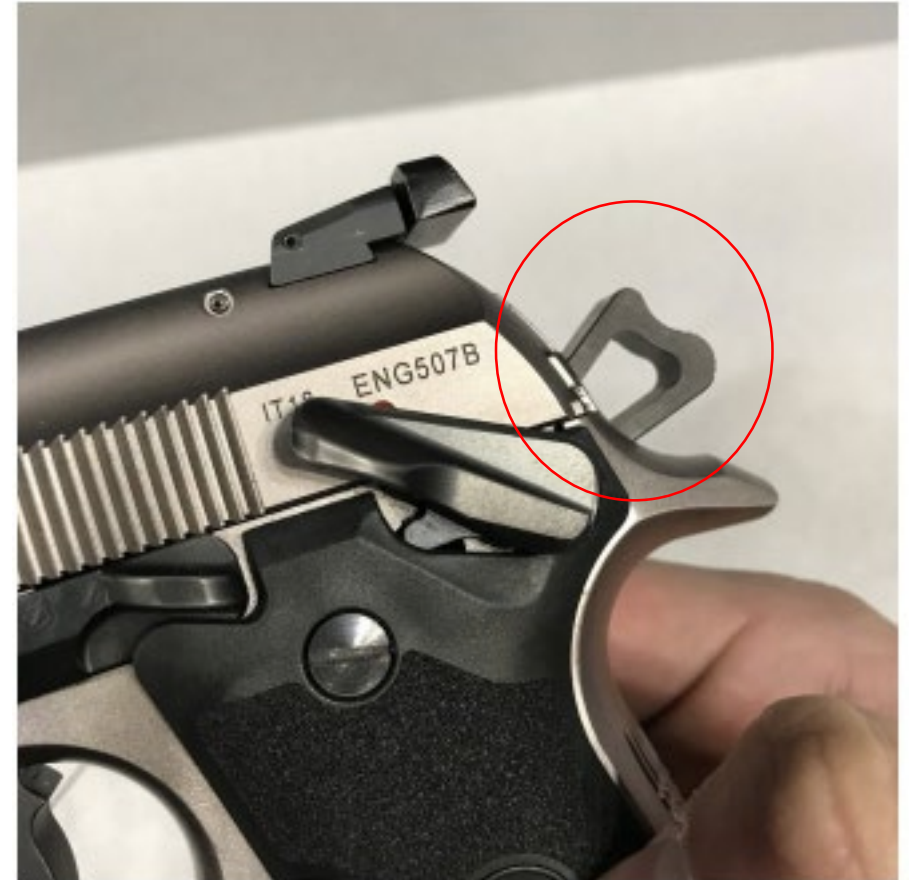

SKU	Description
C5K951	Front (39,99€)
C5K952	Rear* (89,99€)

*Rear sight will only fit 92X Performance

Match adj mag release / Fit all 92 Series

SKU
C8E901

Description
Match adjustable mag release

Match aluminum grips / Fit only 92X Performance

SKU	Description
E02486	Safety assembly - Small
E02490	Safety assembly - Extra Large

Match hammer / Fit all 92 Series

Reduces pre travel

SKU
C5L047

Description
Match hammer

Match Tungsten recoil rod / Fit all 92 Series